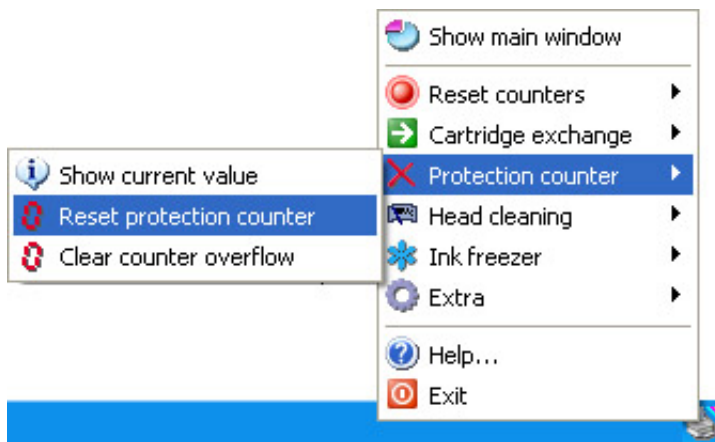

[Epson Stylus Photo R230 Driver For Windows 8 64 Bit](#)

[Epson Stylus Photo R230 Driver For Windows 8 64 Bit](#)

DOWNLOAD

DOWNLOAD

Description: Epson EasyPrint is a software utility that makes it easier for you to adjust printer settings.

1. [epson stylus photo r260 driver download windows 7 32 bit](#)
2. [epson stylus photo 1410 driver windows 10 64 bit](#)
3. [epson stylus photo 1400 driver download windows 10](#)

Epson EasyPrint is already included with Epson Smart Panel 3.2 and Epson Copy Utility 3.0. This utility requires Microsoft Internet Explorer 5.5 through version 6 (not for use with Internet Explorer 7 or later). Epson Stylus Photo R230 Driver For Windows 7 This file self-extracts to your hard drive and is placed in c:\epson\epson11667_web_to_page_10aa..1aA for Windows 98, Me, XP and 2000 This utility automatically adjusts web pages to fit your printed page.. You can select printer settings directly from the Print window, without having to click the Properties button.