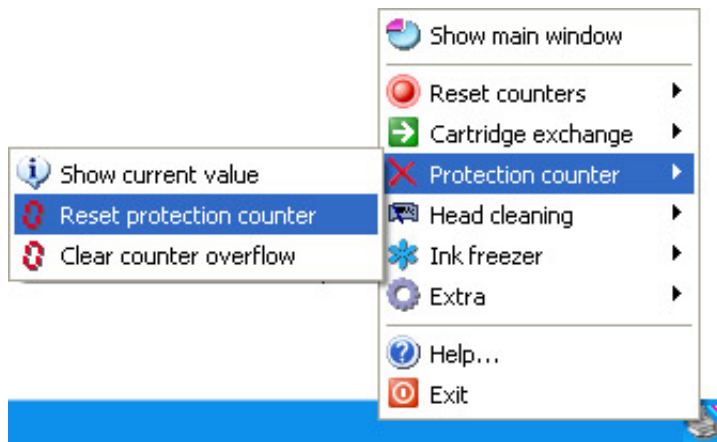

epson stylus photo r260 driver download windows 7 32 bit

epson stylus photo r260 driver download windows 7 32 bit, epson stylus photo r300 driver windows 10 64 bit, epson stylus photo 1410 driver windows 10 64 bit, epson stylus photo r290 printer driver for windows 64-bit, epson stylus photo 1400 driver download windows 10, epson stylus photo rx425 driver download windows 10, epson stylus photo 870 driver windows 10, epson stylus photo 1390 driver for windows 10, epson stylus photo rx620 driver windows 10, epson stylus photo r200 driver download windows 10, epson stylus photo 1290 driver windows 10, epson stylus photo t50 driver windows 10, epson stylus photo 1400 driver windows 10 64 bit, epson stylus photo r2880 driver windows 10, epson stylus photo rx500 driver windows 10, epson stylus photo r290 driver windows 10 64 bit, epson stylus photo r3000 driver windows 10 [Toshiba Satellite A665 Wireless Driver Download](#)

Select the 'Print' button in the Web-To-Page toolbar integrated into your Internet Explorer browser to start printing.. Epson Stylus Photo R230 Printer Driver and Software for Microsoft Windows Windows Vista, Windows 7, Windows 8, Windows 8. [Download Game Doraemon Monopoly Full Version](#)

[Unduh Whatsapp Di Hp Blackberry Bb Apakah](#)

epson stylus photo 1410 driver windows 10 64 bit

[Free Download Patch Pes 2011 Terbaru September 2012](#)

64 MB) This driver works both the Epson Stylus Photo R230 Epson Stylus Photo R230 Driver For Windows 7 Description: This self-extracting file contains the Epson Web-To-Page Utility v1.. 1, Windows 10 Epson R230 Windows Printer 32-Bit Driver Download (9.19 MB) Epson R230 Windows Printer 64-Bit Driver Download (9. [Icons For Mac Os Catalina Don Wnload And Application Folders](#)